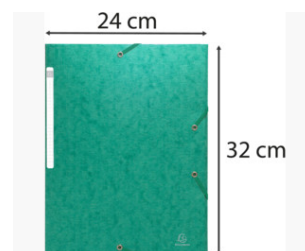

PRODUCT SHEET 55753E

EXACOMPTA
PARIS

Reference code	55753E
designation	Exacompta Scotten Elasticated Folder - A4
Collection	Scotten
Material	Embossed mottled pressboard
Thickness	5,5/10E
Product size	24x32 cm
Colour	Green
<hr/>	
Product size (LxIxh)	320 x 240 x 2 mm
Unit weight	99g
Ean code	3130630557531
<hr/>	
Units per box	50
Size Pack (LxIxh)	335 x 220 x 260 mm
Box weight	5145g
EAN pack	3130632557539
<hr/>	
Units per set	10
Size Set (LxIxh)	320 x 240 x 20 mm
Weight Set	1000g
EAN set	3130631557530
<hr/>	
Units per palette	3600
Size Pallet (LxIxh)	1200 x 800 x 1700 mm
Palette weight	404600g

ISO
9706

Specification

Brand : Exacompta

Weight : 425G/M2

Size : A4

Product type : Folders

Folder monocoque : 3 flaps elasticated

Printed : Yes

Label on spine : Yes

Label on spine : none

elastic color : Without

Capacity (sheets 80 gr.) : 350

Box subtype : Green

Closure type : With elastic straps - 3 flaps

A folder cast in one piece has 3 united flaps which increase the filing capacity. The folder has therefore the same capacity efficiency and safety than a filing box up to 35 mm spine. A highly strong and embossing pressboard provides a pleasant and grip touch. A high-quality and eco-friendly cardboard, FSC® certified. 3-flap elasticated folder Maxi Capacity made from embossed mottled premium pressboard. 24x32cm for A4+ documents.