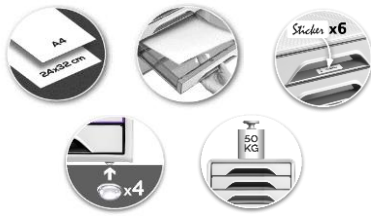

SMOOVE by cep

5 Drawers Desktop Module
Ref. 7-111